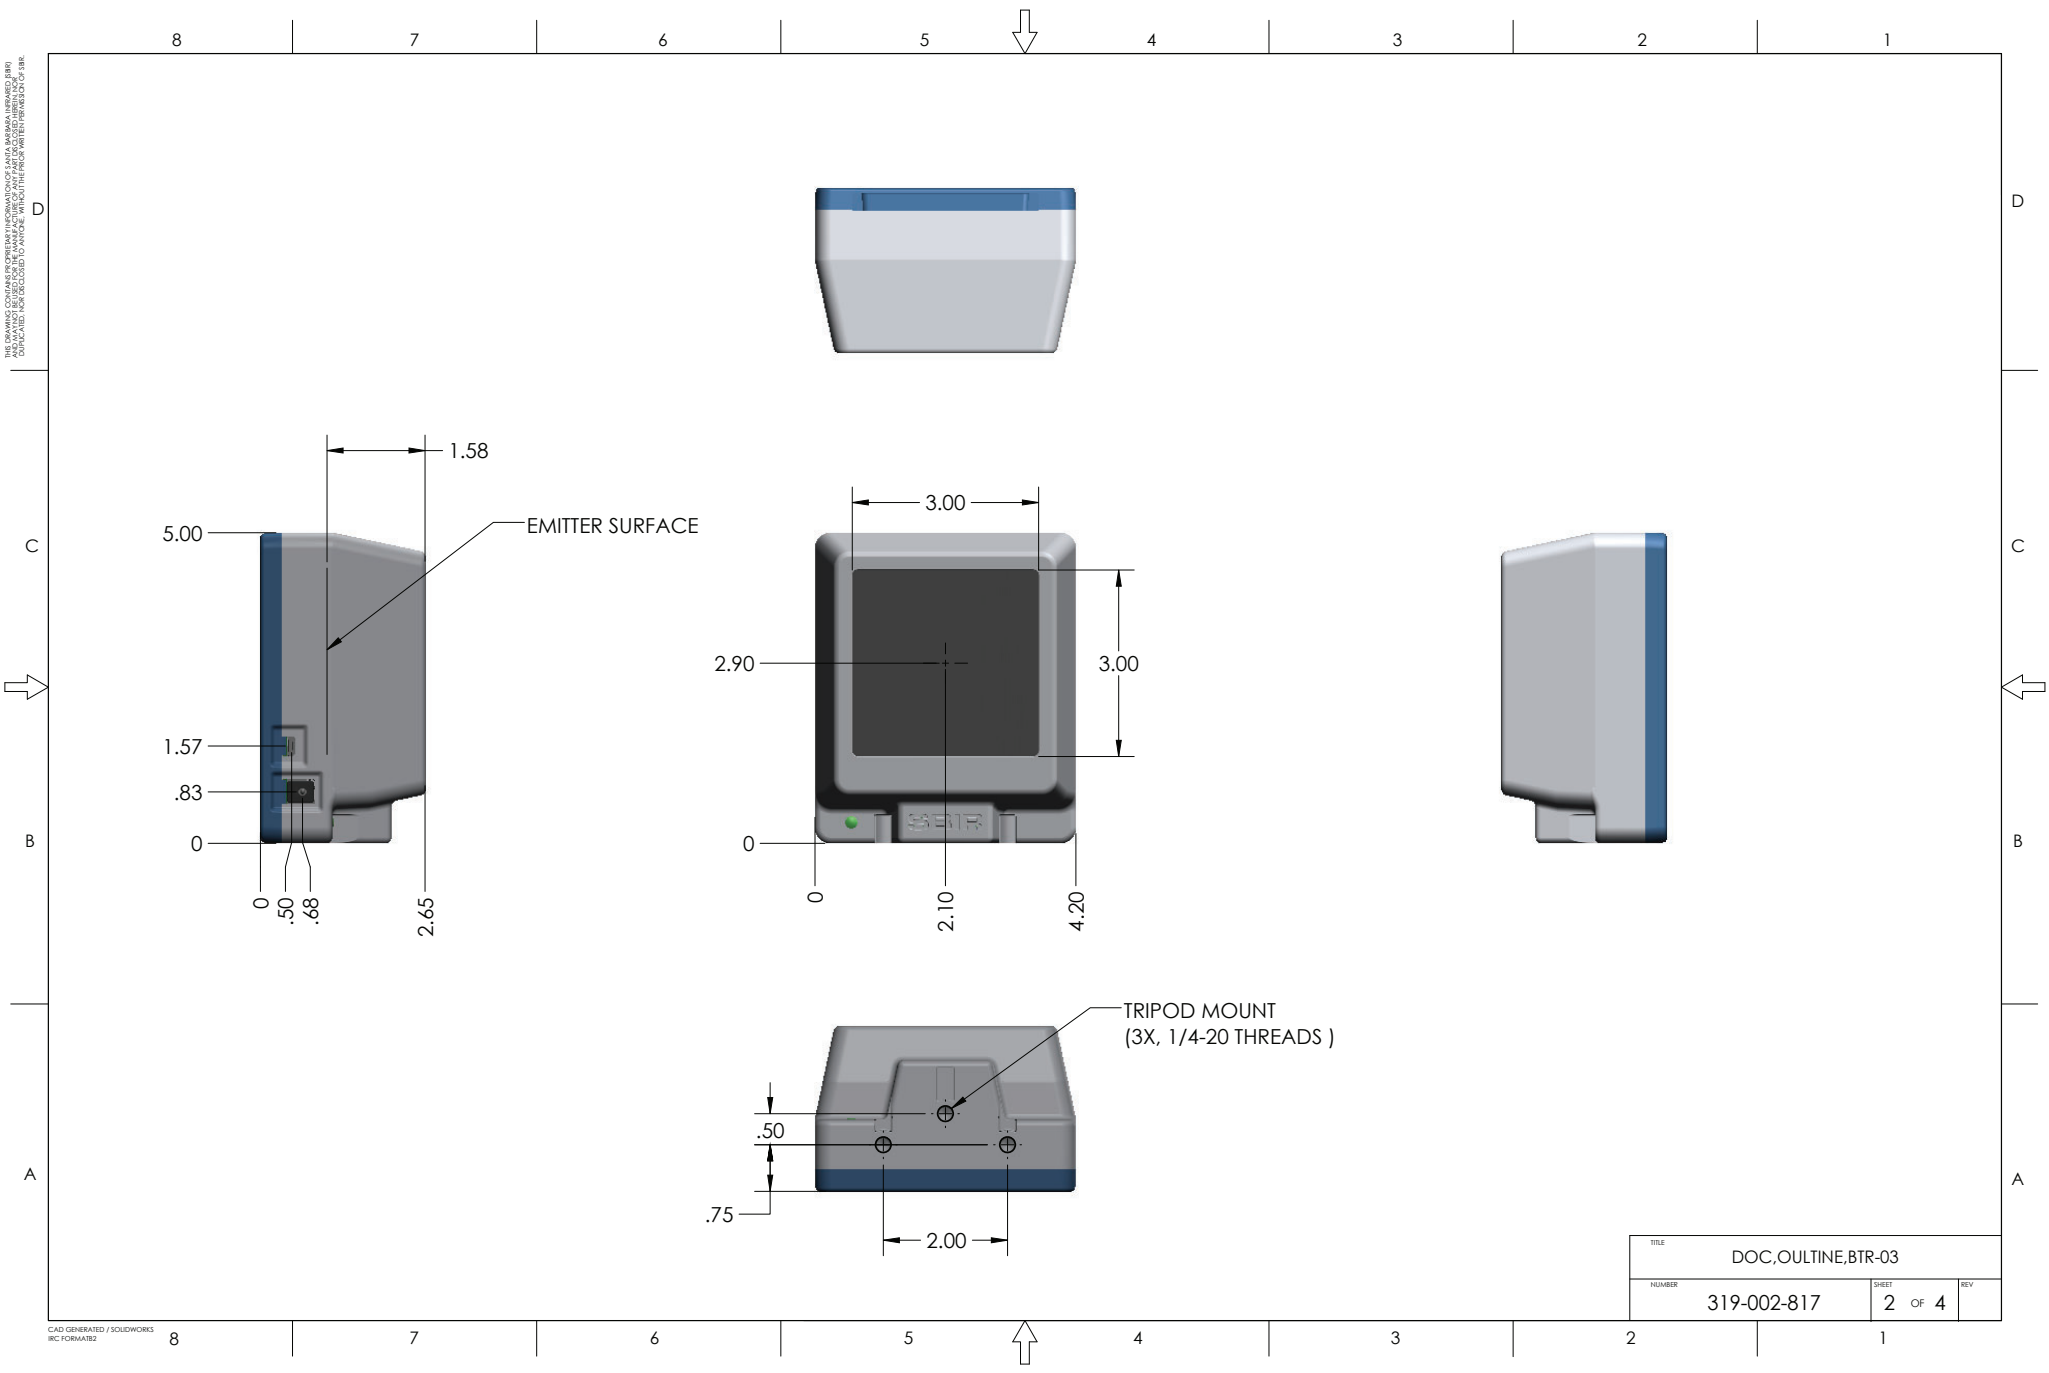

TITLE		
DOC,OULTINE,BTR-03		
NUMBER	SHEET	REV
319-002-817	2	OF 4