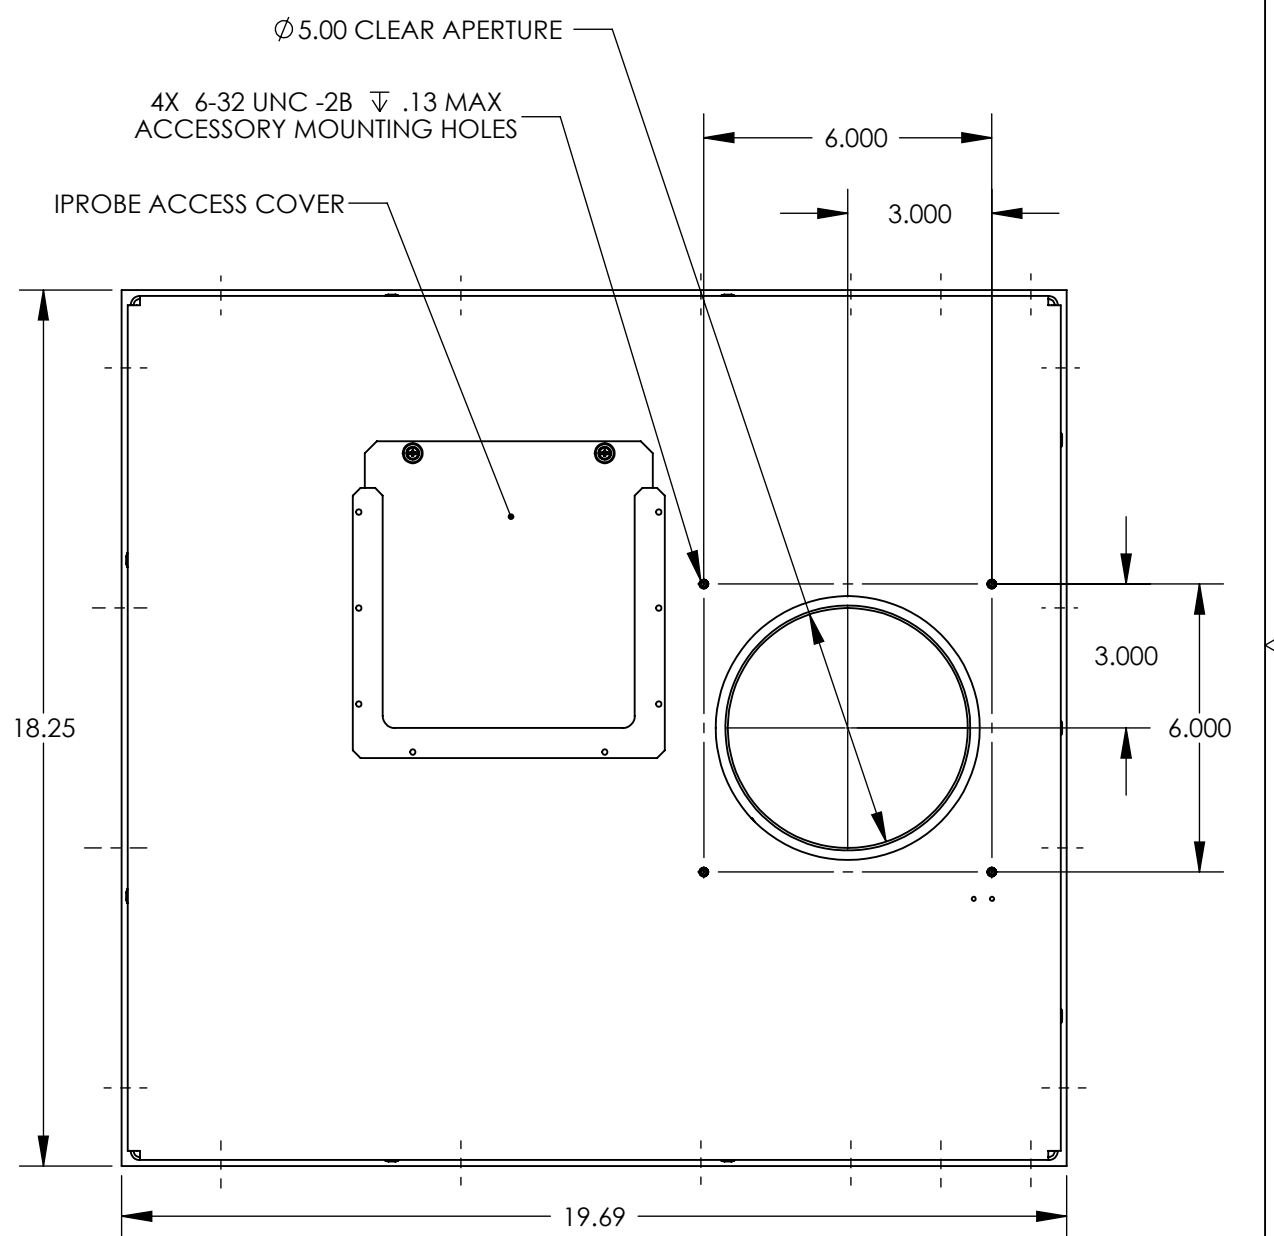

DRAWN	CHECKED	RELEASED	DATE	REVISED PER ECO	REV

NOTES: UNLESS OTHERWISE SPECIFIED

- APPROXIMATE WEIGHT, WITHOUT TARGETS: 21 LBS
- REMOVE WHEEL LOCKING BOLT PRIOR TO OPERATION. REINSTALL WHEEL LOCKING BOLT PRIOR TO SHIPMENT.
- STANDARD STRAIGHT DRIVE MOTOR SHOWN. RIGHT ANGLE DRIVE MOTOR OPTION AVAILABLE WITH LOWER PROFILE.

UNLESS OTHERWISE SPECIFIED DIMENSIONS ARE IN INCHES TOLERANCES ARE ± .XX .01 .XXX .005 .XXXX .0005 FRAC. 1/16 ANG. 1/2  DO NOT SCALE FROM DRAWING	DRAWN	D. Monk	DATE	9-28-11
	CHECKED		DATE	
	RELEASED		DATE	
	RELEASED PER ECO NO.	049701		
	SCALE	1:4	SIZE	B