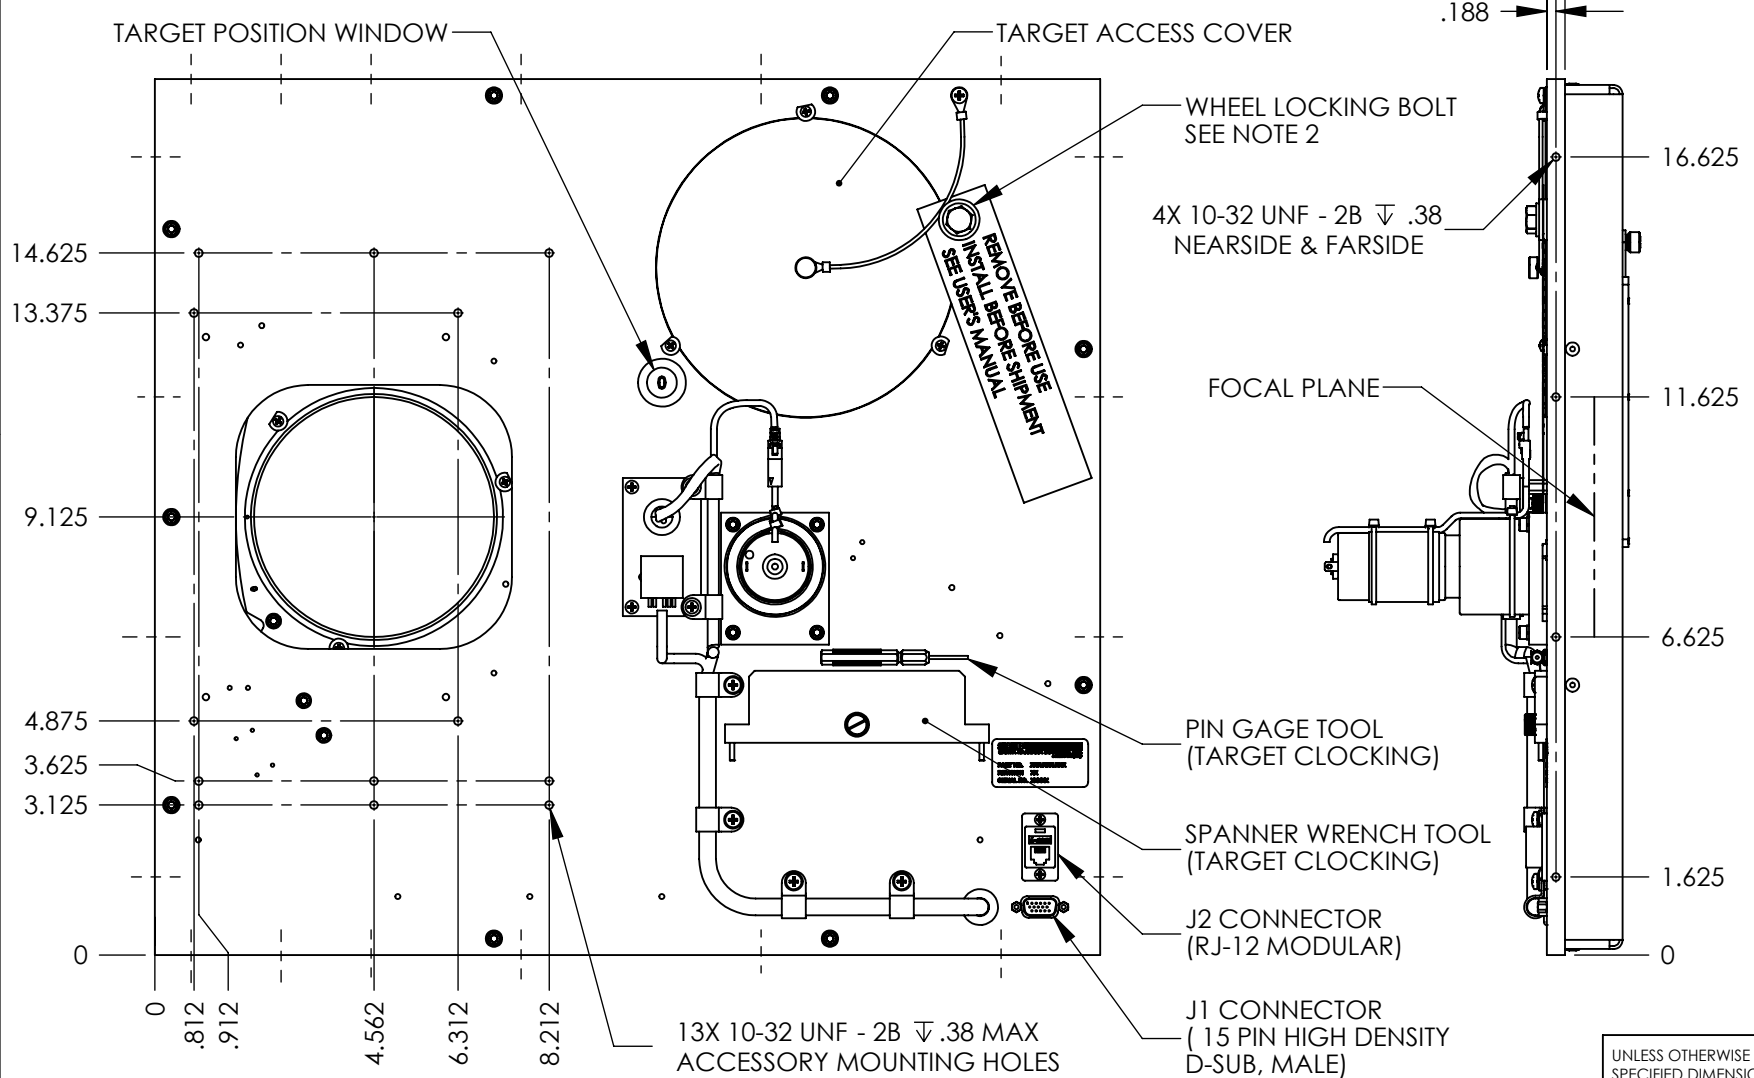

DRAWN	CHECKED	RELEASED	DATE	REVISED PER ECO	REV

NOTES: UNLESS OTHERWISE SPECIFIED

- APPROXIMATE WEIGHT, WITHOUT TARGETS: 21 LBS
- REMOVE WHEEL LOCKING BOLT PRIOR TO OPERATION. REINSTALL WHEEL LOCKING BOLT PRIOR TO SHIPMENT.
- STANDARD STRAIGHT DRIVE MOTOR SHOWN. RIGHT ANGLE DRIVE MOTOR OPTION AVAILABLE WITH LOWER PROFILE.

UNLESS OTHERWISE SPECIFIED DIMENSIONS ARE IN INCHES TOLERANCES ARE ± .XX .01 .XXX .005 .XXXX .0005 FRAC. 1/16 ANG. 1/2  DO NOT SCALE FROM DRAWING	DRAWN	D. Monk	DATE	9-28-11
	CHECKED		DATE	
	RELEASED		DATE	
	RELEASED PER ECO NO.	049701		
	SCALE	1:4	SIZE	B