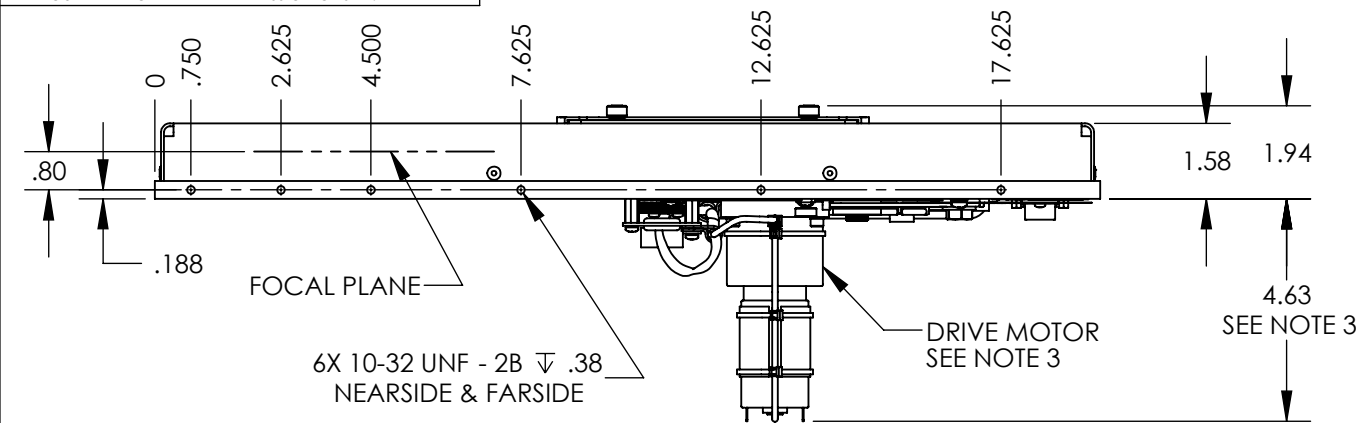

DRAWN	CHECKED	RELEASED	DATE	REVISED PER ECO	REV

NOTES: UNLESS OTHERWISE SPECIFIED

- APPROXIMATE WEIGHT, WITHOUT TARGETS: 21 LBS
- REMOVE WHEEL LOCKING BOLT PRIOR TO OPERATION. REINSTALL WHEEL LOCKING BOLT PRIOR TO SHIPMENT.
- STANDARD STRAIGHT DRIVE MOTOR SHOWN. RIGHT ANGLE DRIVE MOTOR OPTION AVAILABLE WITH LOWER PROFILE.

UNLESS OTHERWISE SPECIFIED DIMENSIONS ARE IN INCHES TOLERANCES ARE ± .XX .01 .XXX .005 .XXXX .0005 FRAC. 1/16 ANG. 1/2  DO NOT SCALE FROM DRAWING	DRAWN	D. Monk	DATE	9-28-11
	CHECKED		DATE	
	RELEASED		DATE	
	RELEASED PER ECO NO.	049701		
	SCALE	1:4	SIZE	B